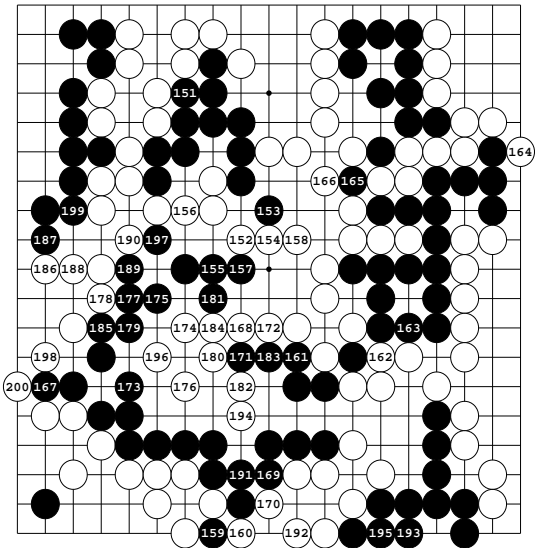

W - Will Harvey B - Scott's Go Program  
There's some chance this is not the actual game, since the timestamp on the file is too old. However, it's clear that it's a match game, and there's no other game it could logically be.

Komi: 5.5

Diagram 1: 1-50

Diagram 2: 51-100

Diagram 3: 101-150

Diagram 4: 151-200

Diagram 5: 201-217