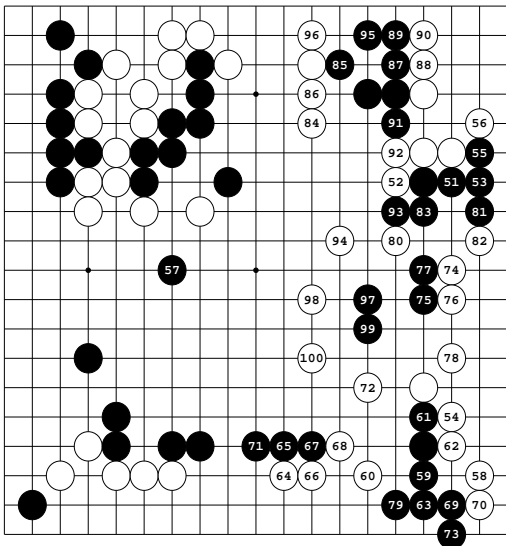

W - Will Harvey B - Scott's Go Program  
There's some chance this is not the actual game, since the timestamp on the file is too old. However, it's clear that it's a match game, and there's no other game it could logically be.

Komi: 5.5

Diagram 1: 1-50

Diagram 2: 51-100

Diagram 3: 101-150

Diagram 4: 151-200

Diagram 5: 201-217