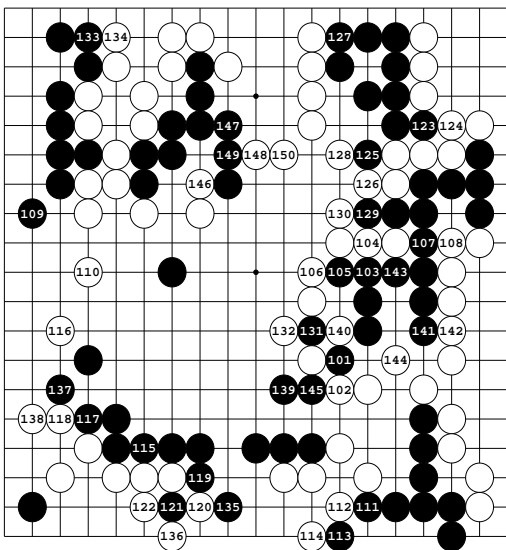

W - Will Harvey B - Scott's Go Program  
There's some chance this is not the actual game, since the timestamp on the file is too old. However, it's clear that it's a match game, and there's no other game it could logically be.

Komi: 5.5

Diagram 1: 1-50

Diagram 2: 51-100

Diagram 3: 101-150

Diagram 4: 151-200

Diagram 5: 201-217