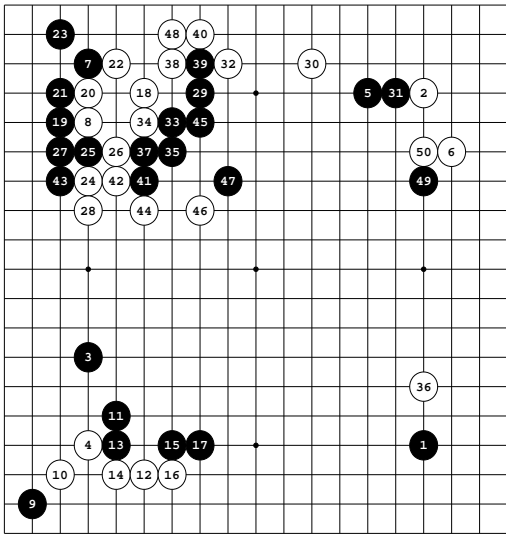

W - Will Harvey B - Scott's Go Program  
There's some chance this is not the actual game, since the timestamp on the file is too old. However, it's clear that it's a match game, and there's no other game it could logically be.

Komi: 5.5

Diagram 1: 1-50

Diagram 2: 51-100

Diagram 3: 101-150

Diagram 4: 151-200

Diagram 5: 201-217