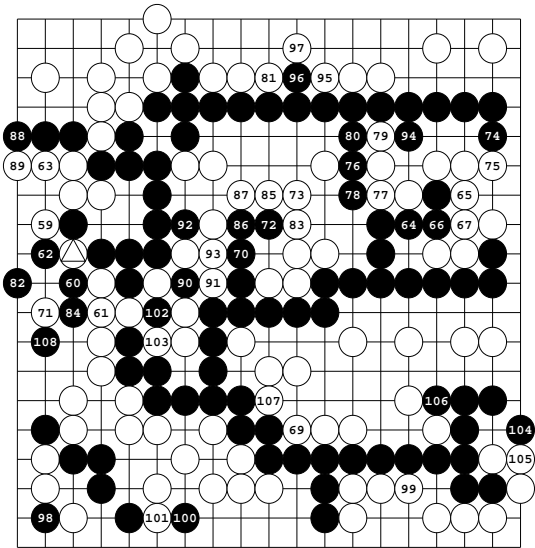

White: Will
 Black: Cy-Kill
 2012-11-25
 Komi: 0.5

Diagram 1: 1-50

● at 18,
 ● at 23

Diagram 2: 51-57

Diagram 3: 58

Diagram 4: 59-108

68 at 

Diagram 5: 109-130