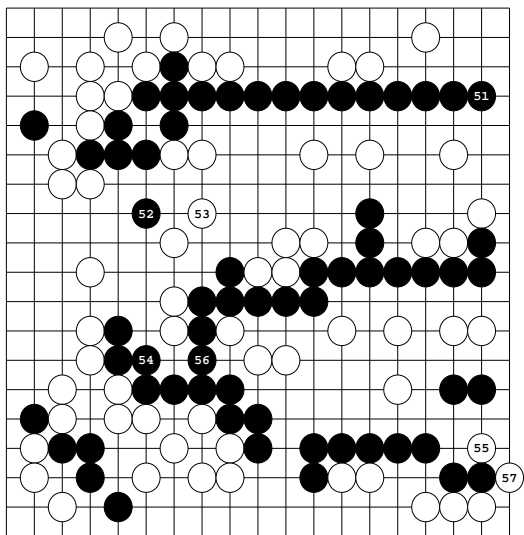

White: Will
 Black: Cy-Kill
 2012-11-25
 Komi: 0.5

Diagram 1: 1-50

● at 18,
 ● at 23

Diagram 2: 51-57

Diagram 3: 58

Diagram 4: 59-108

68 at 

Diagram 5: 109-130