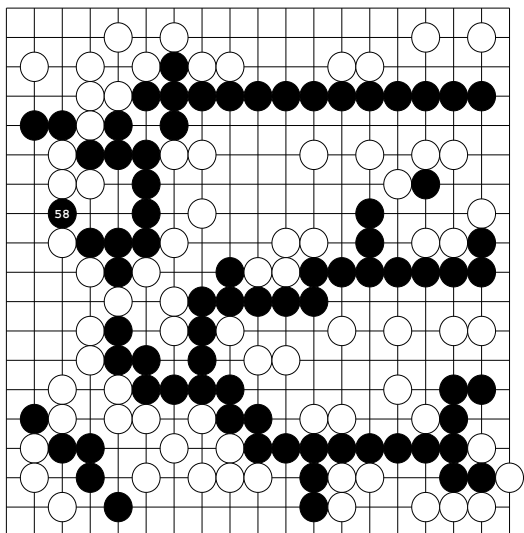

White: Will
 Black: Cy-Kill
 2012-11-25
 Komi: 0.5

Diagram 1: 1-50

● at 18,
 ● at 23

Diagram 2: 51-57

Diagram 3: 58

Diagram 4: 59-108

68 at 

Diagram 5: 109-130