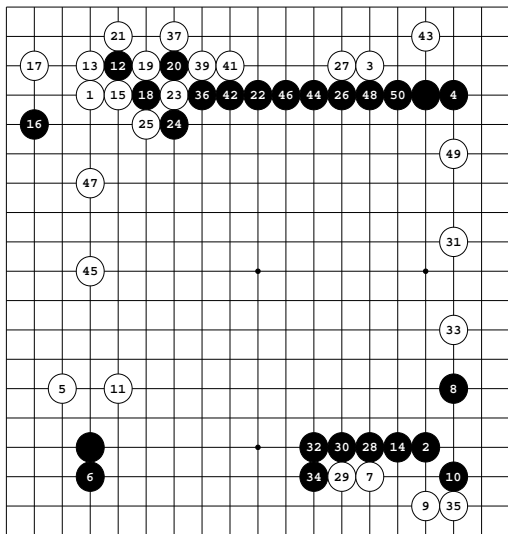

White: Will
 Black: Cy-Kill
 2012-11-25
 Komi: 0.5

Diagram 1: 1-50

● at 18,
 ● at 23

Diagram 2: 51-57

Diagram 3: 58

Diagram 4: 59-108

68 at 

Diagram 5: 109-130